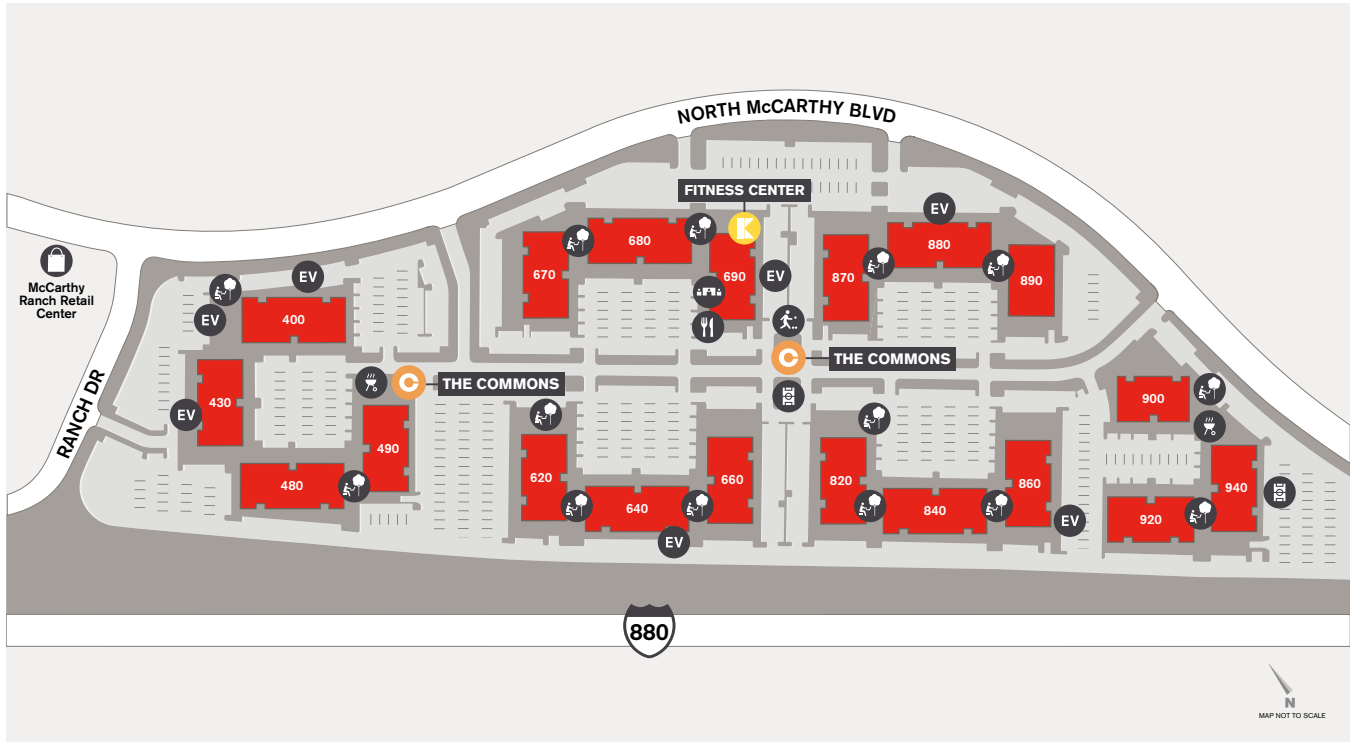

EV Charging Stations

Located at 400, 430, 640, 690, 860 & 880 N. McCarthy Blvd.

Sports Courts

Basketball court located at

940 N. McCarthy Blvd and volleyball court located at 820 N. McCarthy Blvd.

Customer Resource Center

408.330.0100

AMENITIES

400-940 N. MCCARTHY BLVD, MILPITAS, CA 95035

BBQ

Bocce Ball

Dining

EV Charging

Meetings & Events