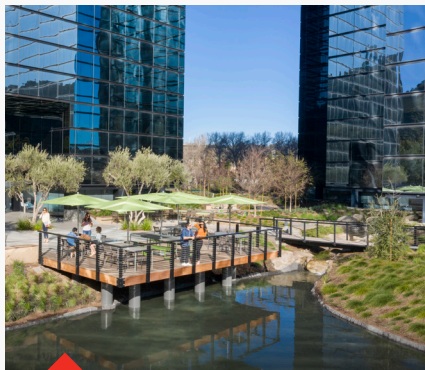

### EV Charging Stations

Conveniently located at the 3131 parking structure

**AMENITIES**

CENTERSIDE / 3111 & 3131 CAMINO DEL RIO NORTH, SAN DIEGO, CA 92108

THE COMMONS

MEETINGS & EVENTS

CUSTOMER RESOURCE CENTER