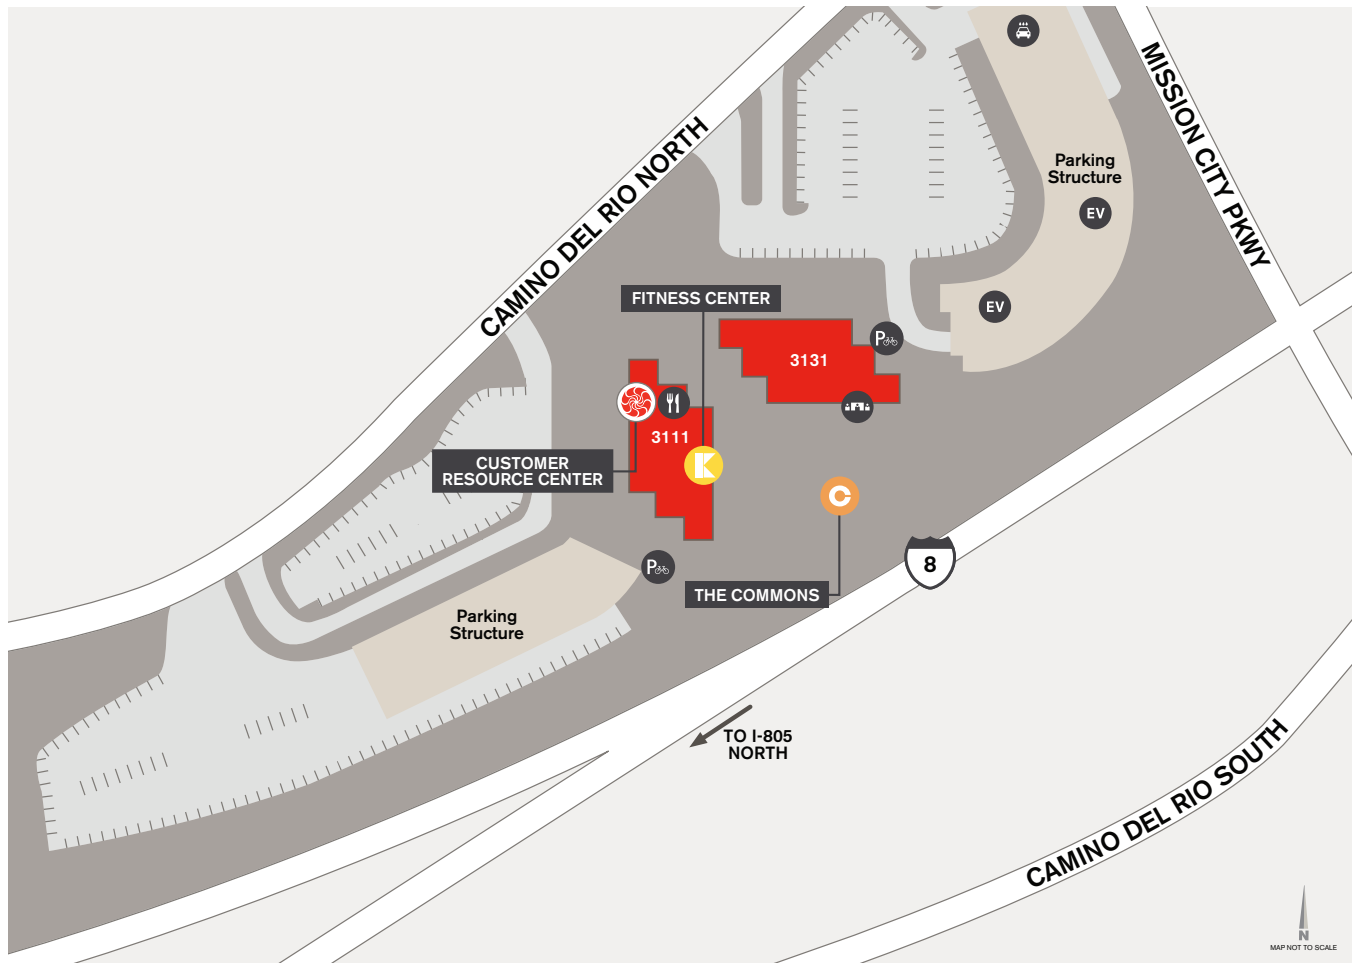

### EV Charging Stations

Conveniently located at the 3131 parking structure

**AMENITIES**

CENTERSIDE / 3111 & 3131 CAMINO DEL RIO NORTH, SAN DIEGO, CA 92108

THE COMMONS

MEETINGS & EVENTS

CUSTOMER RESOURCE CENTER