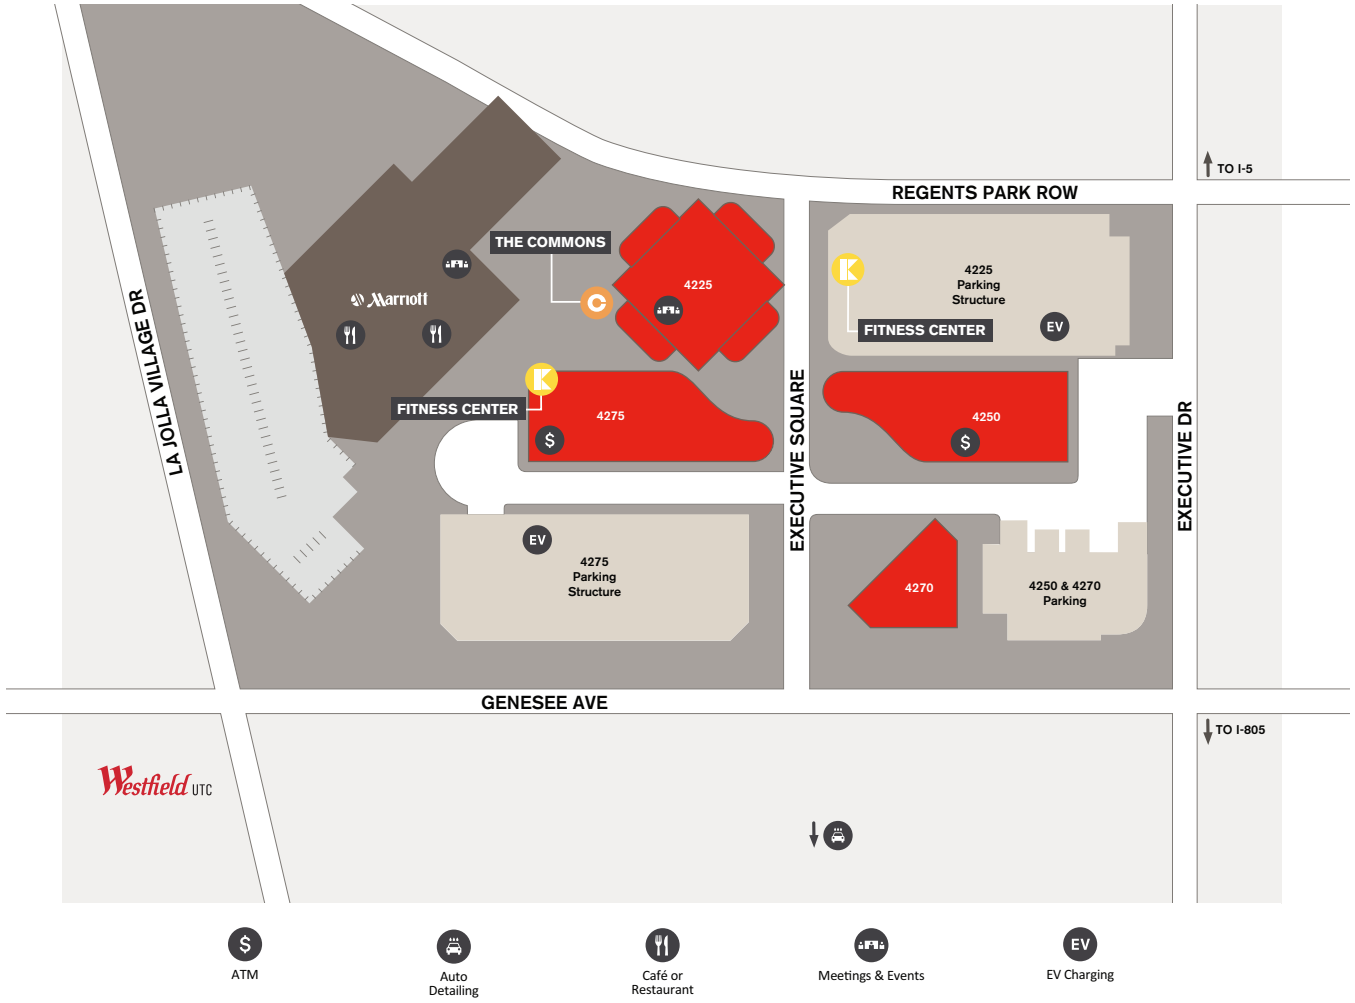

AMENITIES

LA JOLLA SQUARE / 4225-4275 EXECUTIVE SQUARE, LA JOLLA, CA 92037

OUTDOOR WORKSPACE