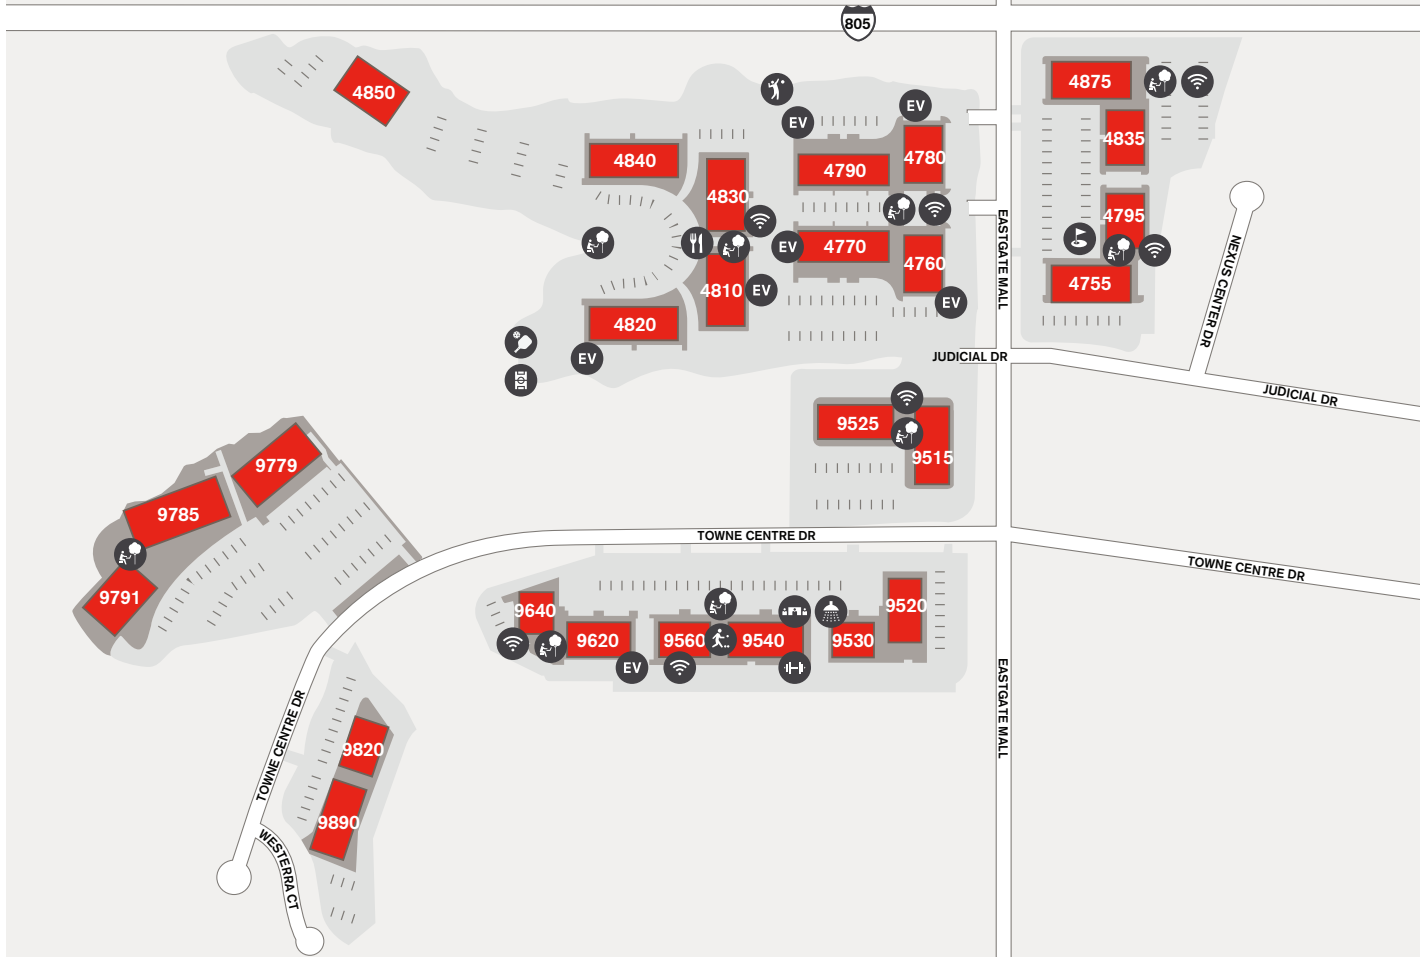

Customer Resource Center

9530 Towne Center Dr, Suite 100
858.412.8800
Open: M-F, 8:00 a.m. to 5:00 p.m.

WORKDAY CONVENIENCES

EV Charging Stations

Convenient ChargePoint Level 2 EV charging stations throughout the property.

AMENITIES

4755-4875 EASTGATE MALL
& 9515-9890 TOWNE CENTRE DR, SAN DIEGO, CA 92121

- 
Basketball
- 
Bocce Ball
- 
Cafe or Restaurant
- 
EV Charging
- 
Fitness Center
- 
Meetings & Events
- 
Outdoor Workspace
- 
Pickleball
- 
Putting Green
- 
Shower
- 
Volleyball
- 
WiFi-Enabled Workplace