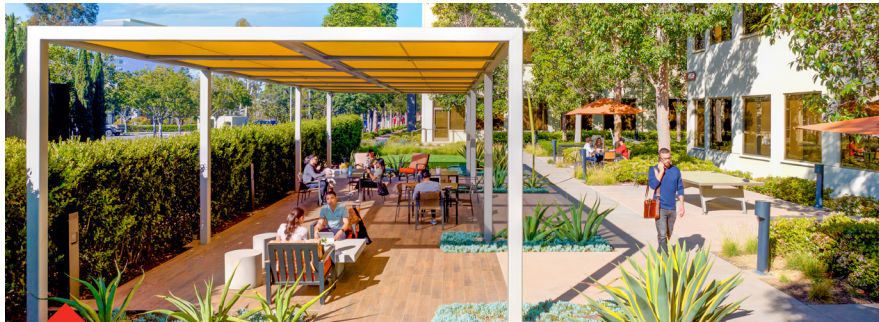

a workplace like no other

Contemporary on-site conveniences and an unbeatable La Jolla UTC location make Eastgate the ultimate place to work.

SPORTS COURTS

OUTDOOR WORKSPACES

KINETIC

FOOD & DINING

Pinpoint Cafe

Between 4810 & 4830 Eastgate Mall.
858-350-5538

Pinpoint Cafe focuses on crafting beautiful flavorful food with rich nutrients to improve health and build immunity.

PROPERTY HIGHLIGHTS

KINETIC

9540 Towne Centre Dr, Suite 175
Fully equipped private fitness center.
Open: M-F, 5:00 a.m. to 8:00 p.m & Sa, 7:00 a.m. to 1:00 p.m.

Sports Courts

Basketball, volleyball, bocce ball, pickleball and putting green available on-site.

Outdoor Workspaces

Open-air gathering areas with comfortable seating and BBQ stations.

Meetings & Events

Host your next team meeting or training at the on-site conference center holding up to 74 people and conveniently located at 9540 Towne Centre Dr.
Open: M-F, 8:00 a.m. to 5:00 p.m.