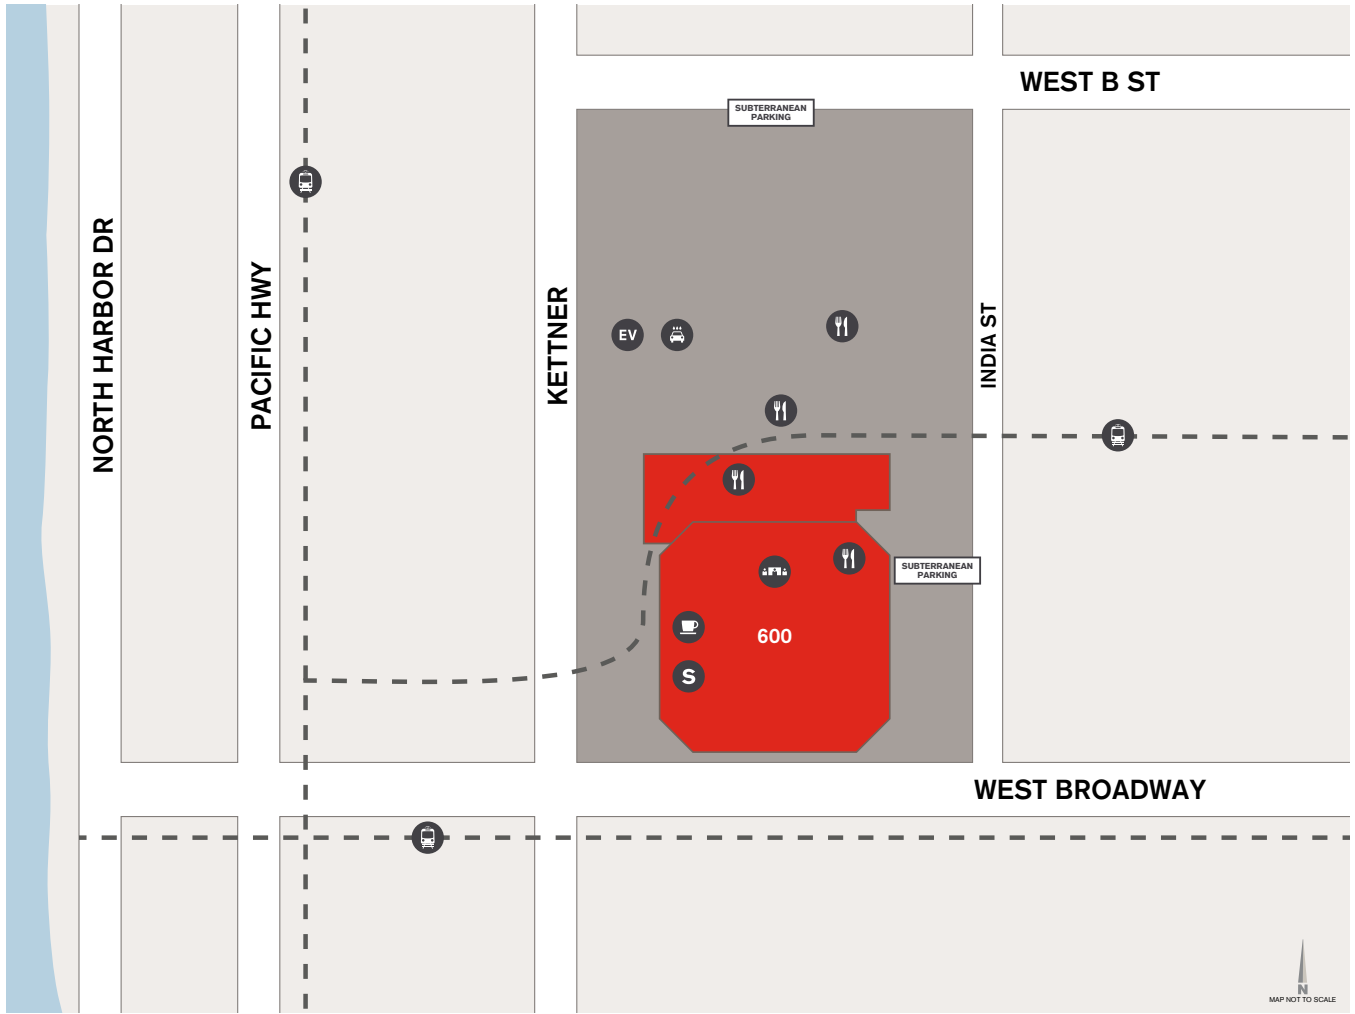

AMENITIES

600 WEST BROADWAY, SAN DIEGO, CA 92101

- Auto Detail
- Café or Restaurant
- Coffee
- EV Charging
- Meetings and Events
- Security
- Trolley