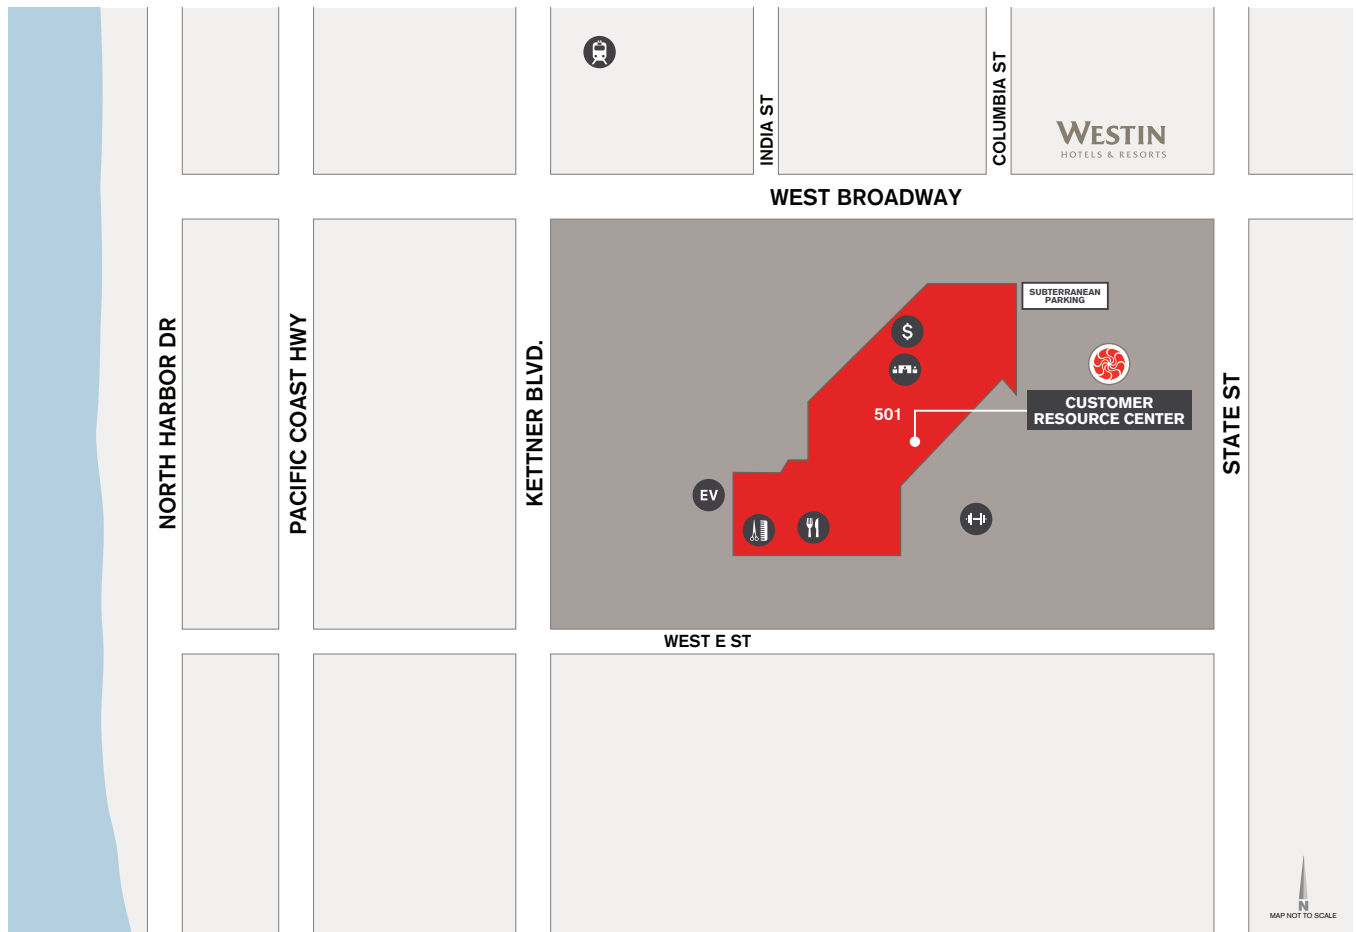

AMENITIES

501 West Broadway, San Diego, CA 92101

ATM

Barber Shop

Café or Restaurant

Conference Center

Fitness Center

EV Charging

Transit Station