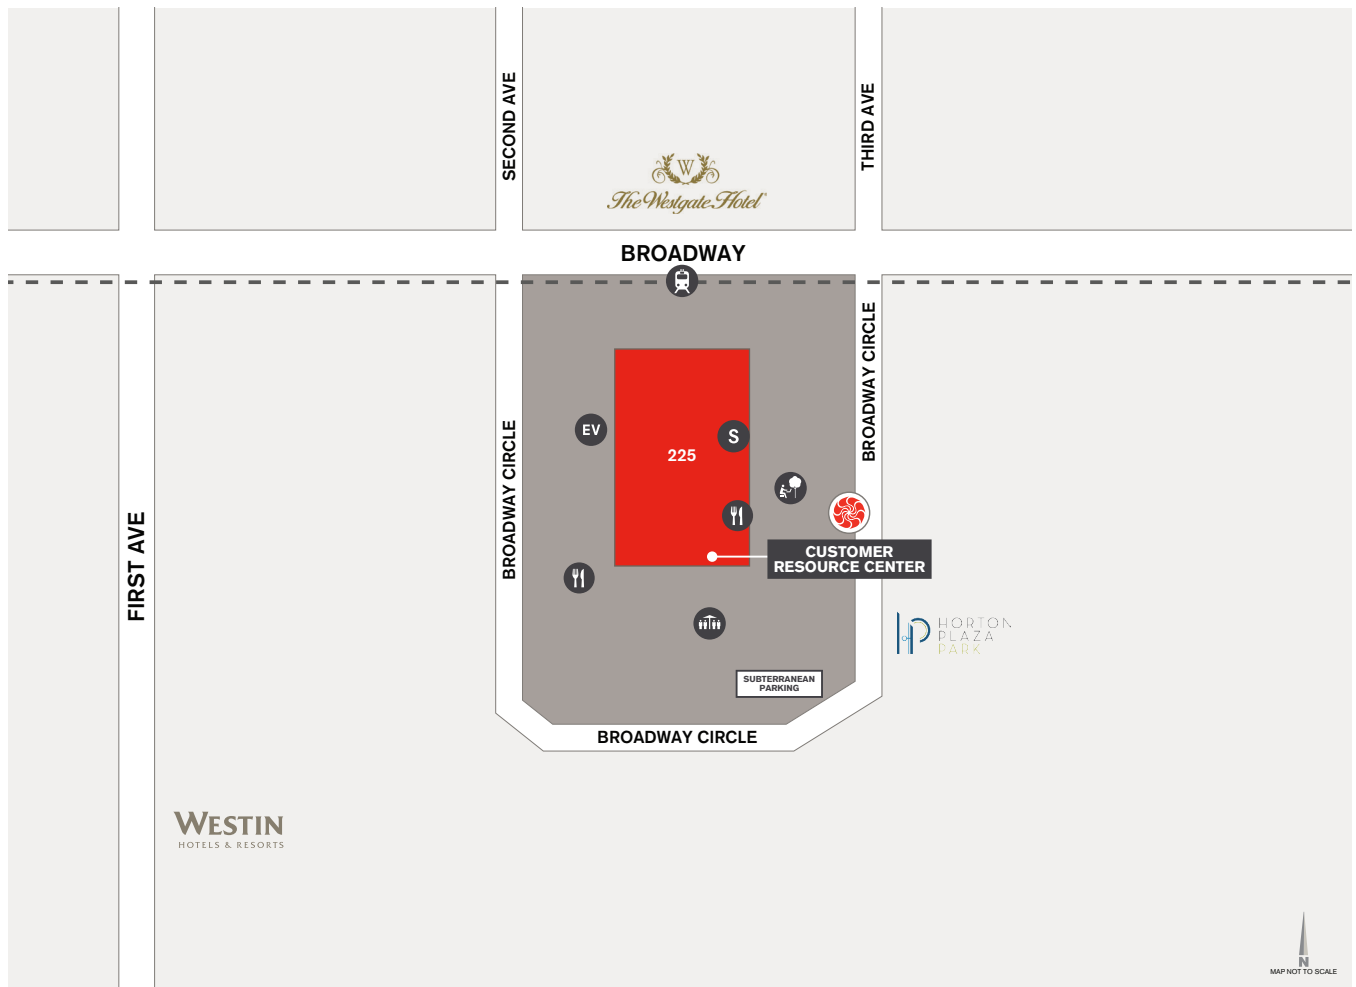

AMENITIES

225 BROADWAY, SAN DIEGO, CA 92101

Café or Restaurant

EV Charging

Event Plaza

Outdoor Workspace

Security

Transit Station