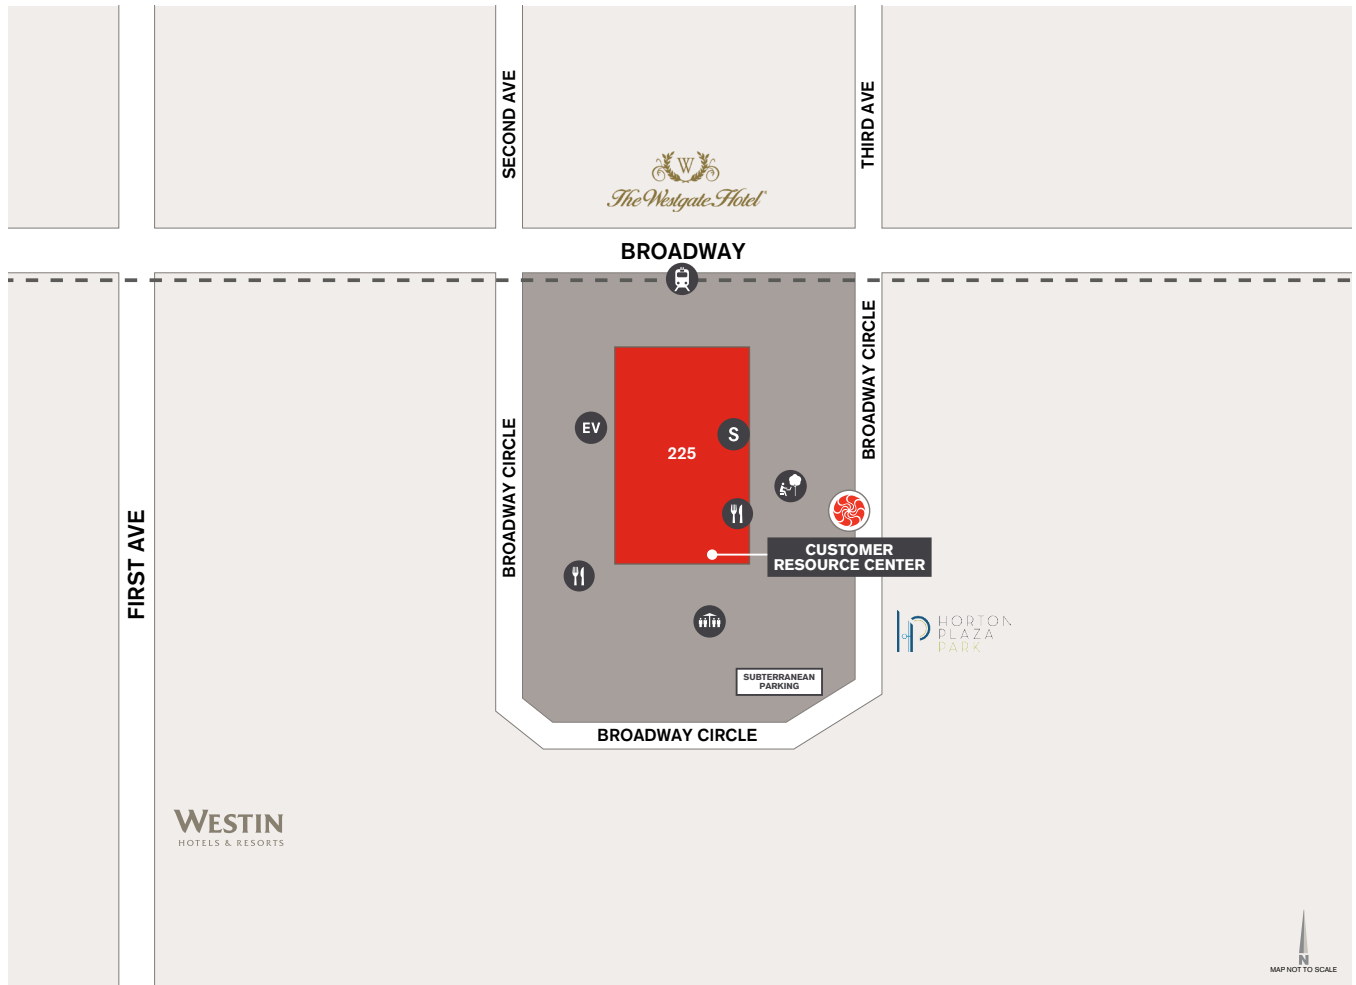

/ WORK SMART. LIVE WELL.® /

AMENITIES

225 BROADWAY, SAN DIEGO, CA 92101

Café or Restaurant

EV Charging

Event Plaza

Outdoor Workspace

Security