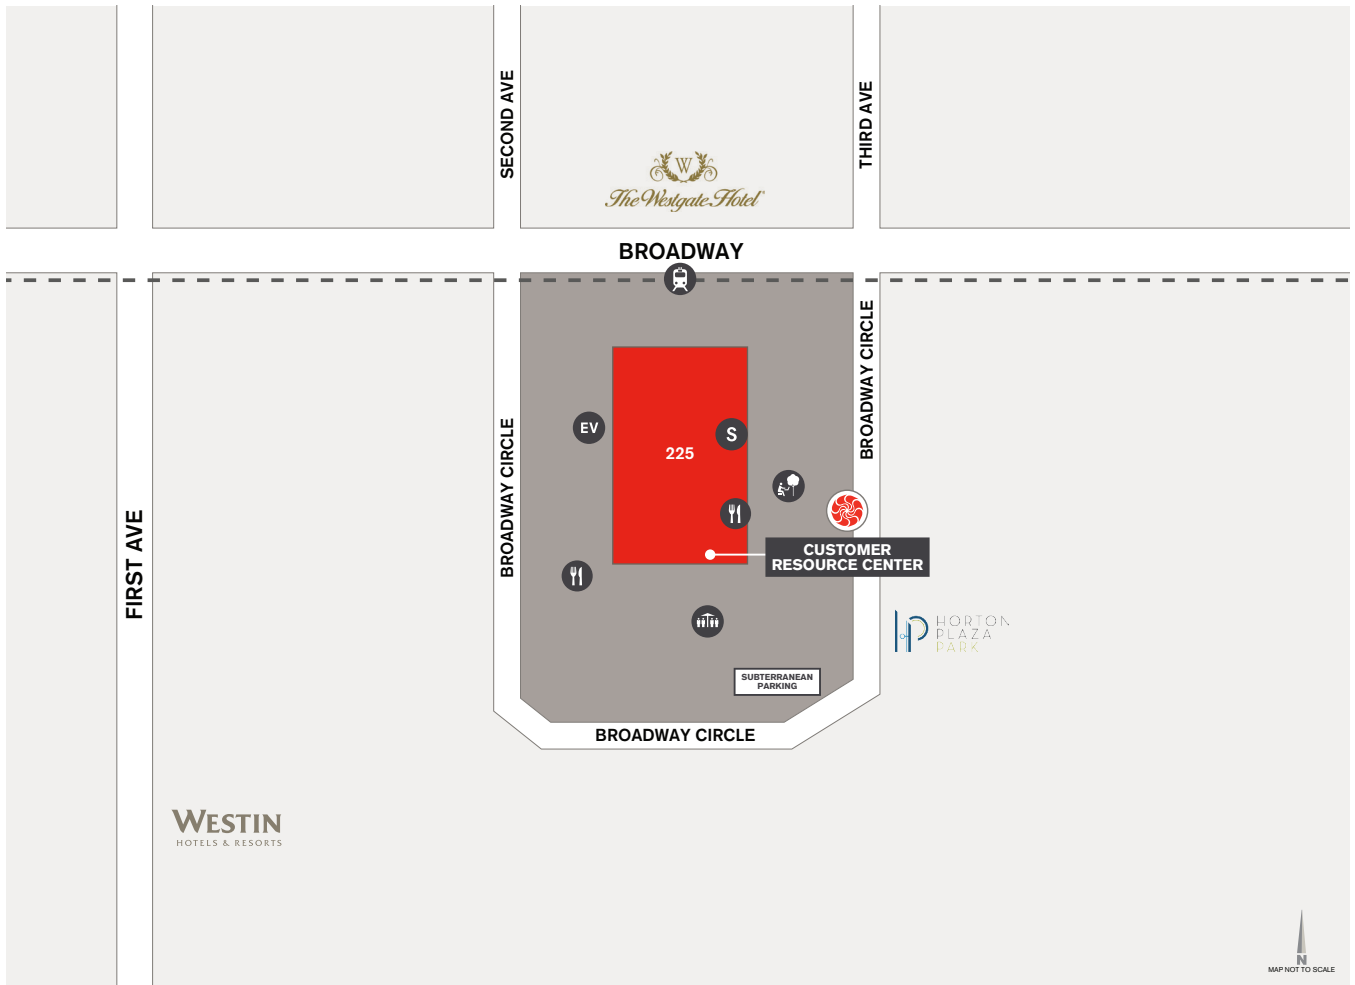

225 BROADWAY // SAN DIEGO CA 92101

Impressively convenient

Surrounded by the Gaslamp's infectious energy, 225 Broadway gives your team the ideal space to connect, play, and thrive.

PANERA BREAD

YOUR WORKPLACE COMMUNITY

/ WORK SMART. LIVE WELL.® /

AMENITIES

225 BROADWAY, SAN DIEGO, CA 92101

 Café or Restaurant

 EV Charging

 Event Plaza

 Outdoor Workspace

 Security