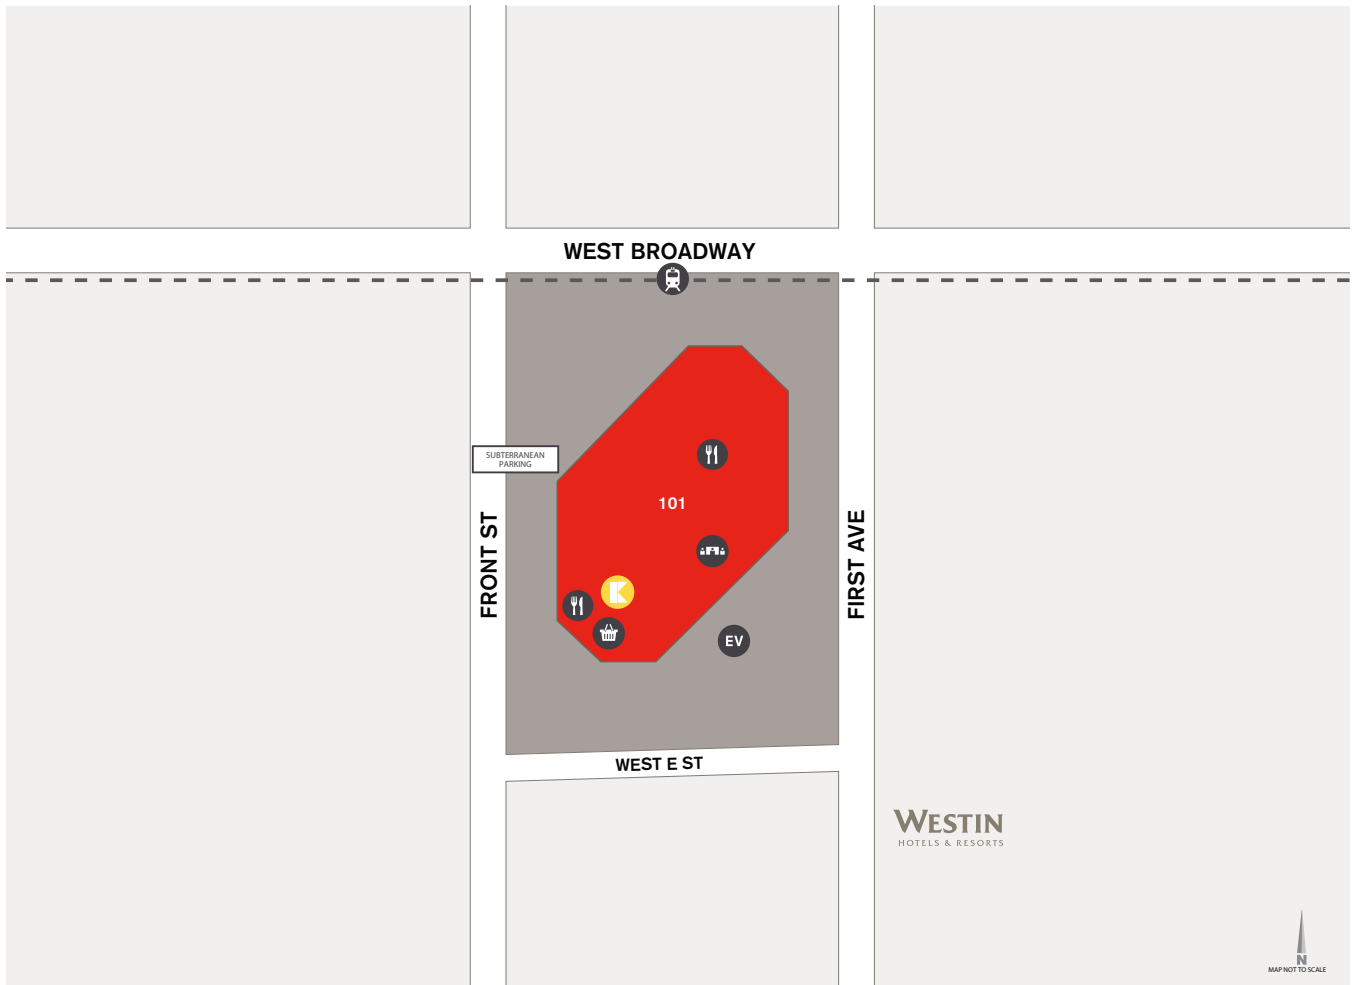

AMENITIES

101 WEST BROADWAY, SAN DIEGO, CA 92101

Café or Restaurant

Convenience Store

EV Charging

KINETIC® Fitness Center

Meetings & Events

Transit Station