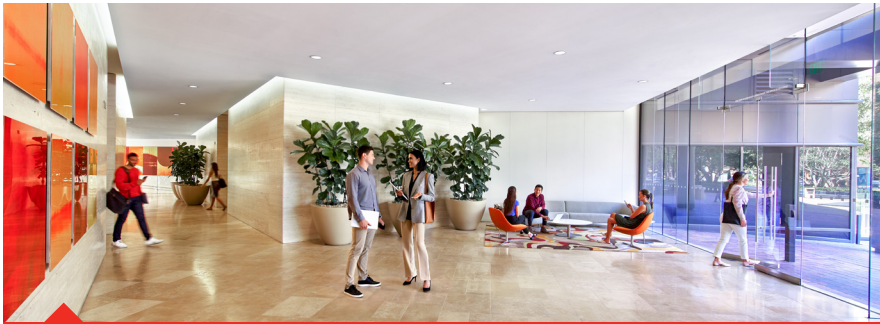

YOUR WORKPLACE COMMUNITY