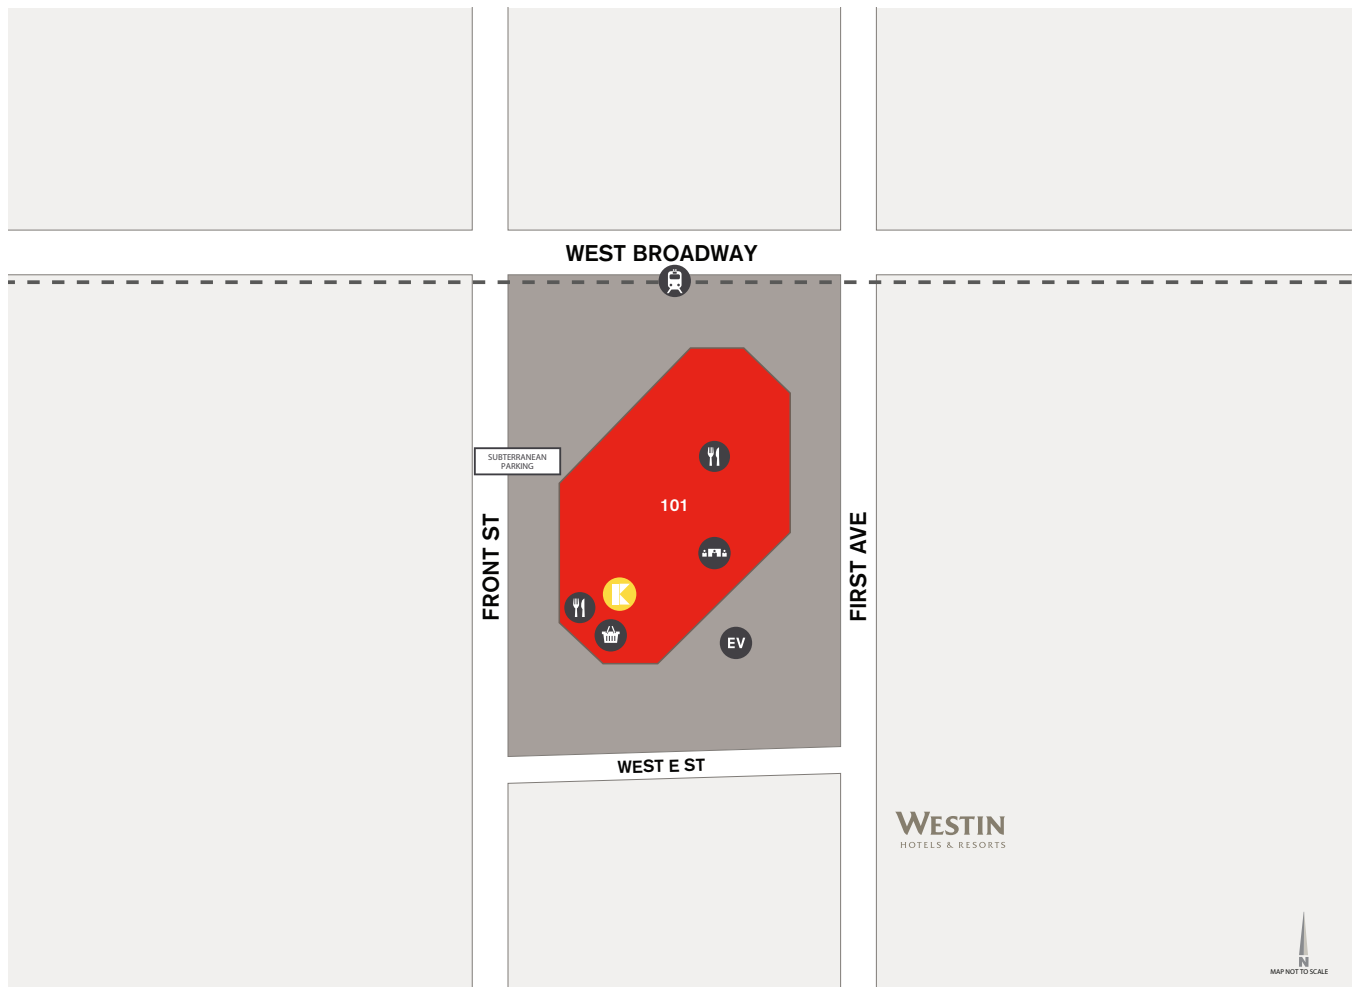

EV Charging Stations

ChargePoint Level 2 stations located in the underground parking structures.

Express Convenience

101 West Broadway, Suite 140
619.231.4066
Open: M-F, 6:00 a.m. to 2:00 p.m.

Trolley & Amtrak Station

Direct access to the MTS Rapid Transit Line and San Diego's main trolley station and minutes from Amtrak.

AMENITIES

101 WEST BROADWAY, SAN DIEGO, CA 92101

Café or Restaurant

Convenience Store

EV Charging

KINETIC® Fitness Center