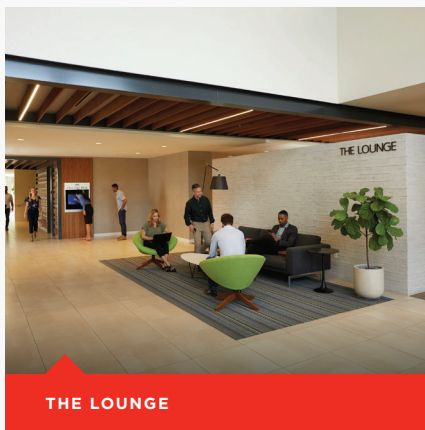

AMENITIES

ONE DEL MAR / 12544 HIGH BLUFF DR, SAN DIEGO, CA 92130

Fitness

The Lounge

Outdoor
Workspace

THE LOUNGE

858.658.7700 / [IRVINECOMPANYOFFICE.COM](https://www.IRVINECOMPANYOFFICE.COM)