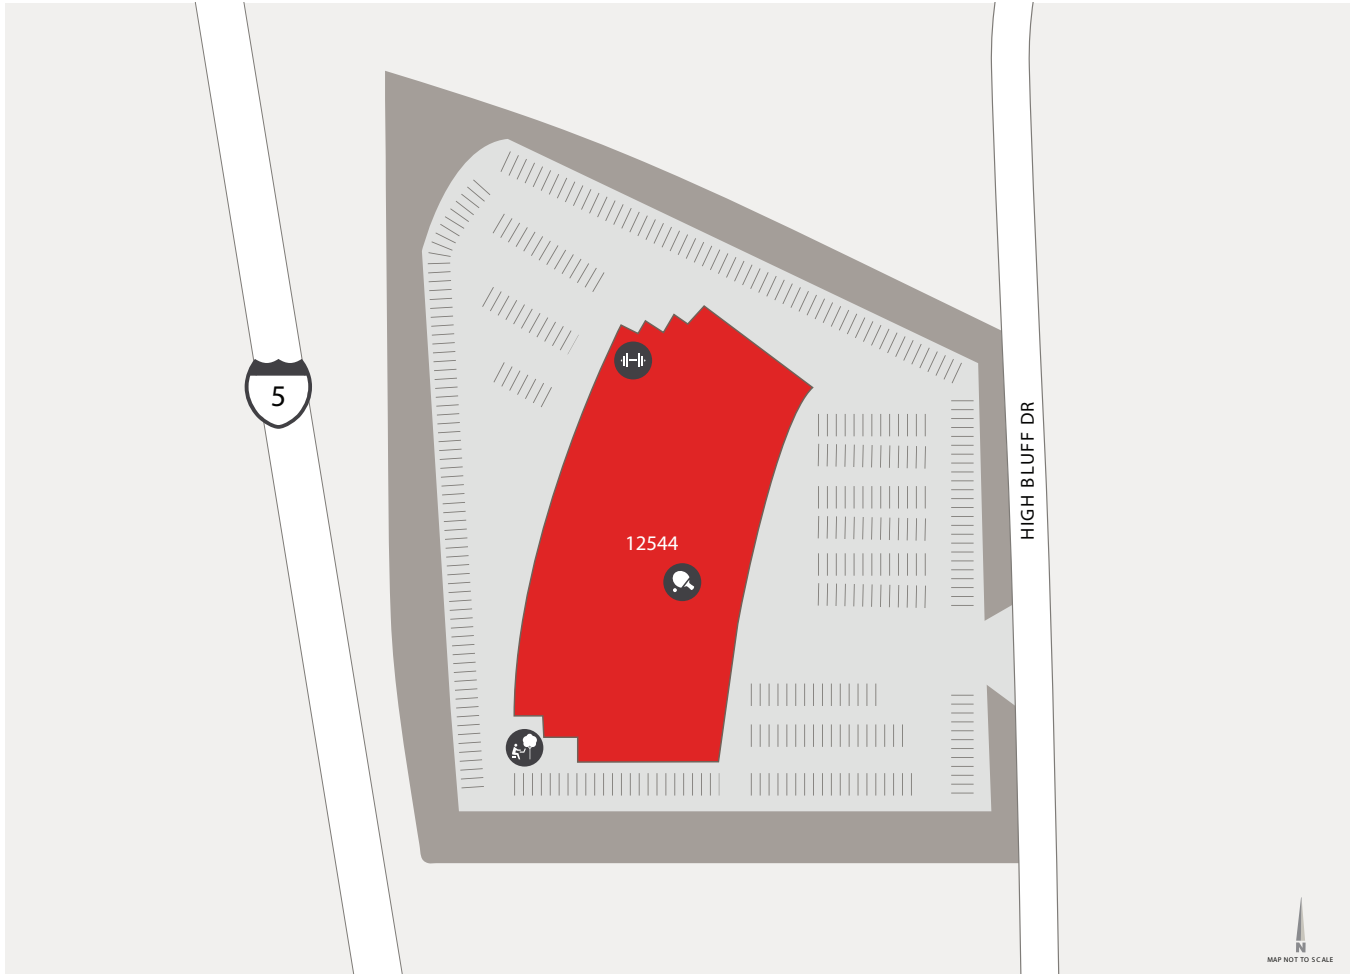

/ WORK SMART. LIVE WELL.® /

AMENITIES

ONE DEL MAR / 12544 HIGH BLUFF DR, SAN DIEGO, CA 92130

Fitness

The Lounge

Outdoor
Workspace

THE LOUNGE

OUTDOOR WORKSPACES