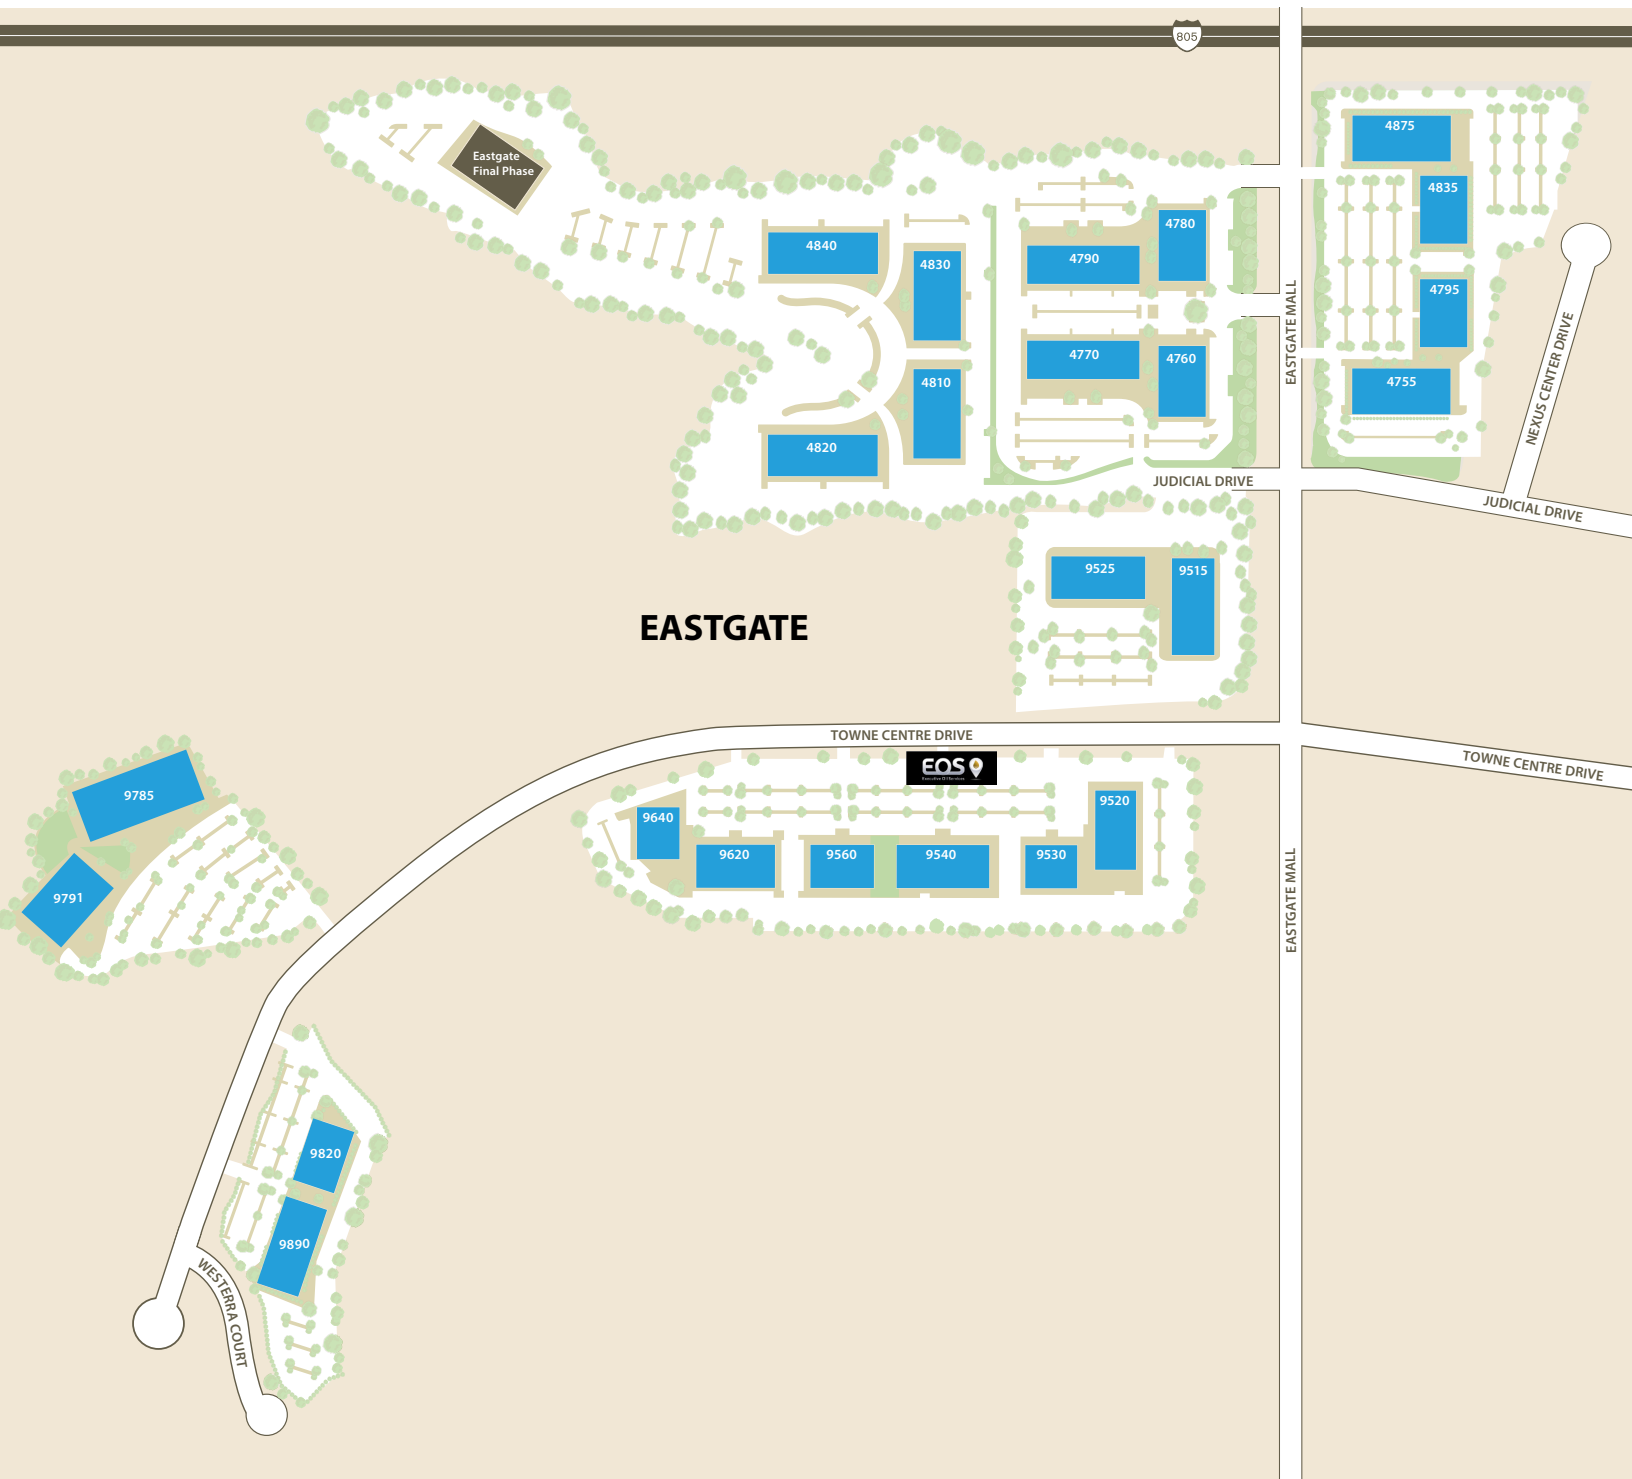

EASTGATE

SAN DIEGO, CALIFORNIA

IRVINE COMPANY
OFFICE PROPERTIES

IRVINECOMPANYOFFICE.COM

FOR LEASING INFORMATION, CALL 858.658.7700

4365 EXECUTIVE DRIVE, SUITE 100, SAN DIEGO, CA 92121

©2014 THE IRVINE COMPANY, LLC. | LIC. 01521891