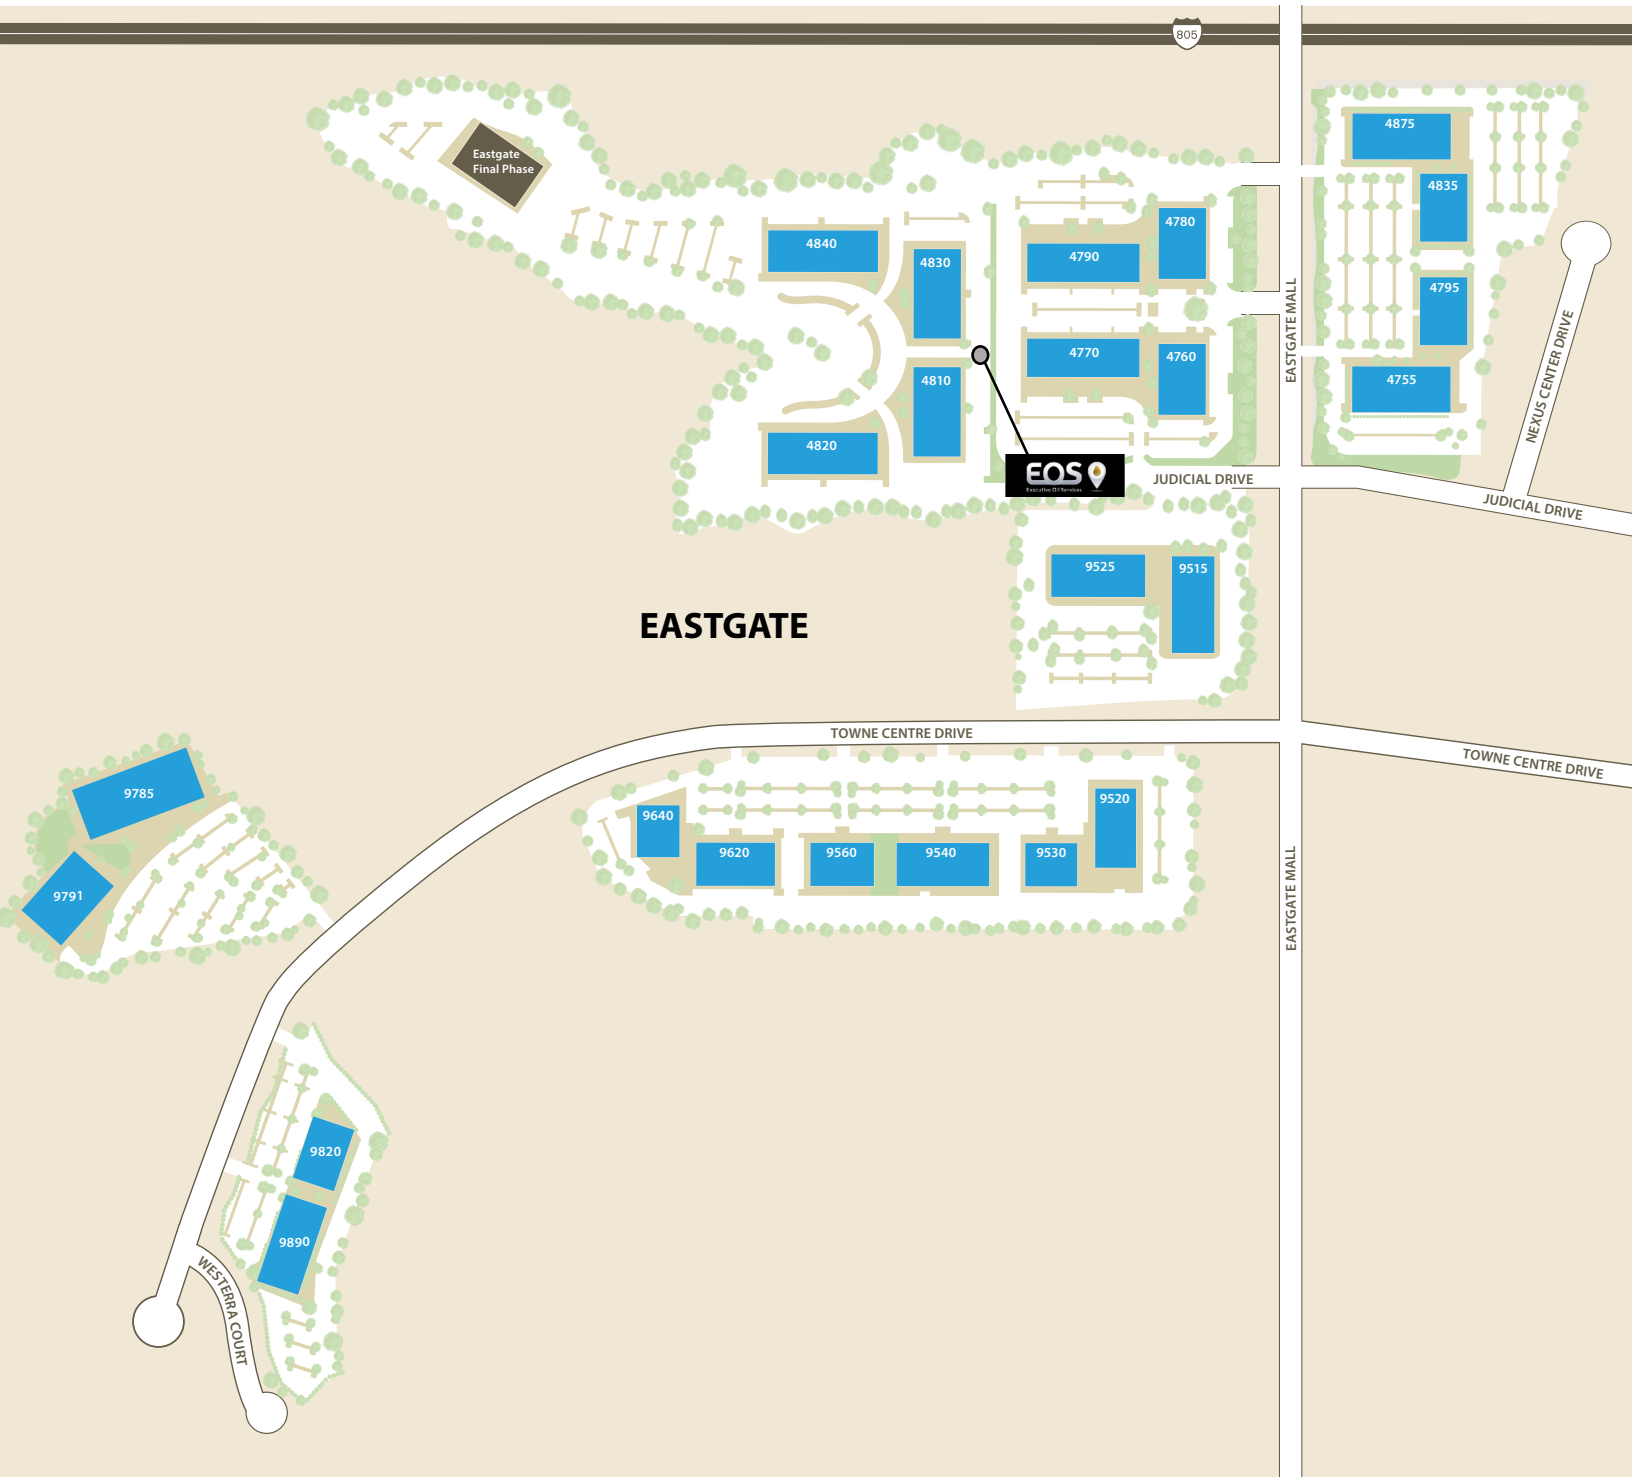

EASTGATE

SAN DIEGO, CALIFORNIA

IRVINE COMPANY
OFFICE PROPERTIES

IRVINECOMPANYOFFICE.COM

FOR LEASING INFORMATION, CALL 858.658.7700

4365 EXECUTIVE DRIVE, SUITE 100, SAN DIEGO, CA 92121

©2014 THE IRVINE COMPANY, LLC. | LIC. 01521891