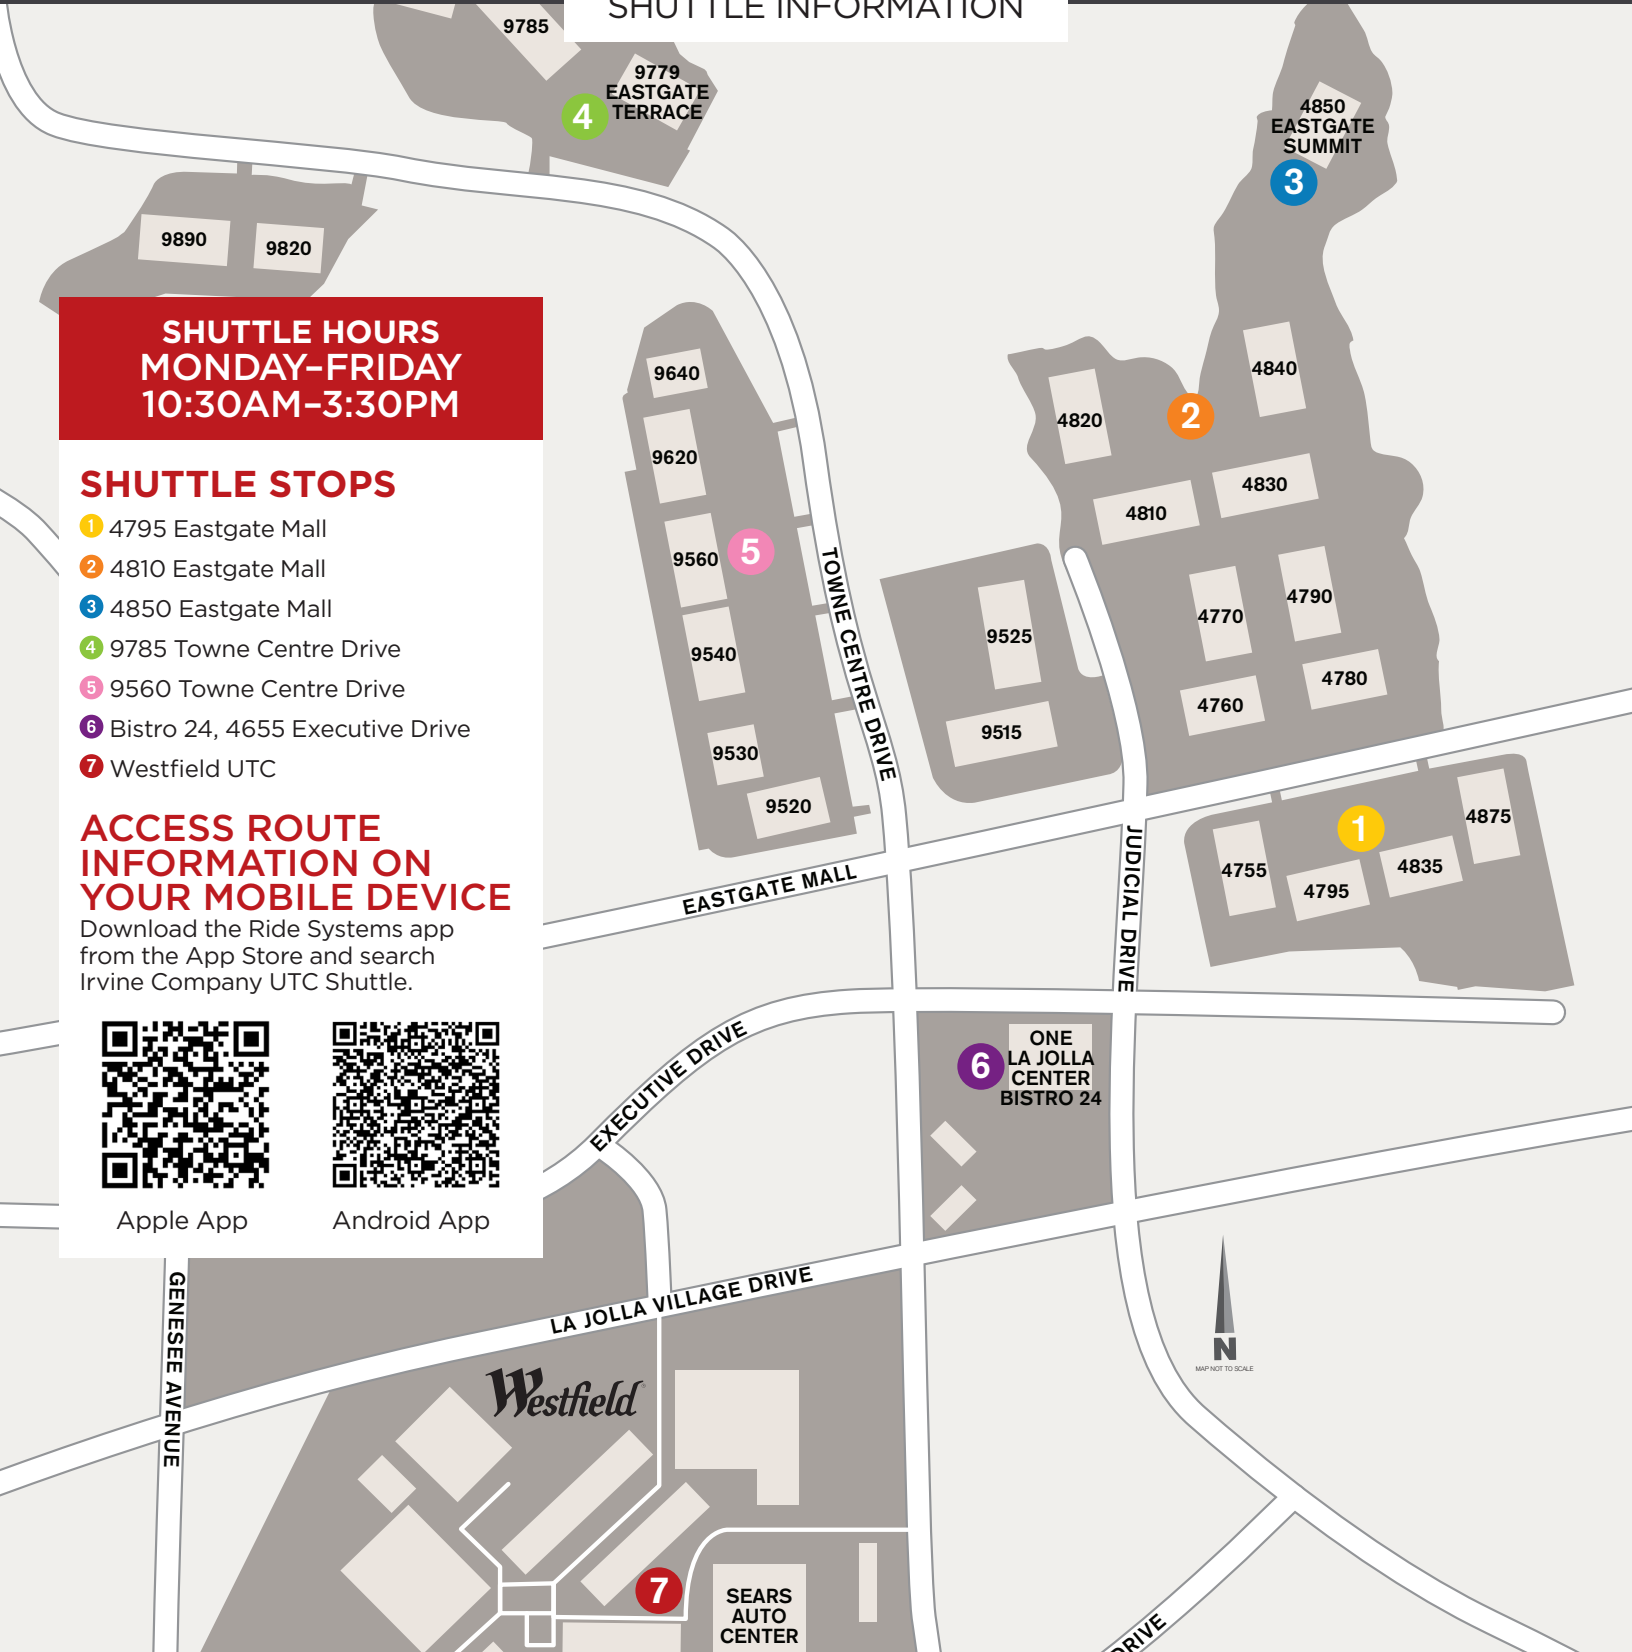

EASTAGTE

SHUTTLE INFORMATION

**SHUTTLE HOURS
MONDAY-FRIDAY
10:30AM-3:30PM**

SHUTTLE STOPS

- 1 4795 Eastgate Mall
- 2 4810 Eastgate Mall
- 3 4850 Eastgate Summit
- 4 9785 Towne Centre Drive
- 5 9560 Towne Centre Drive
- 6 Bistro 24, 4655 Executive Drive
- 7 Westfield UTC

ACCESS ROUTE INFORMATION ON YOUR MOBILE DEVICE

Download the Ride Systems app from the App Store and search Irvine Company UTC Shuttle.

Apple App

Android App

/ Work Smart. Live Well.® /

If you have questions, please contact the Customer Resource Center at 858.412.8800.