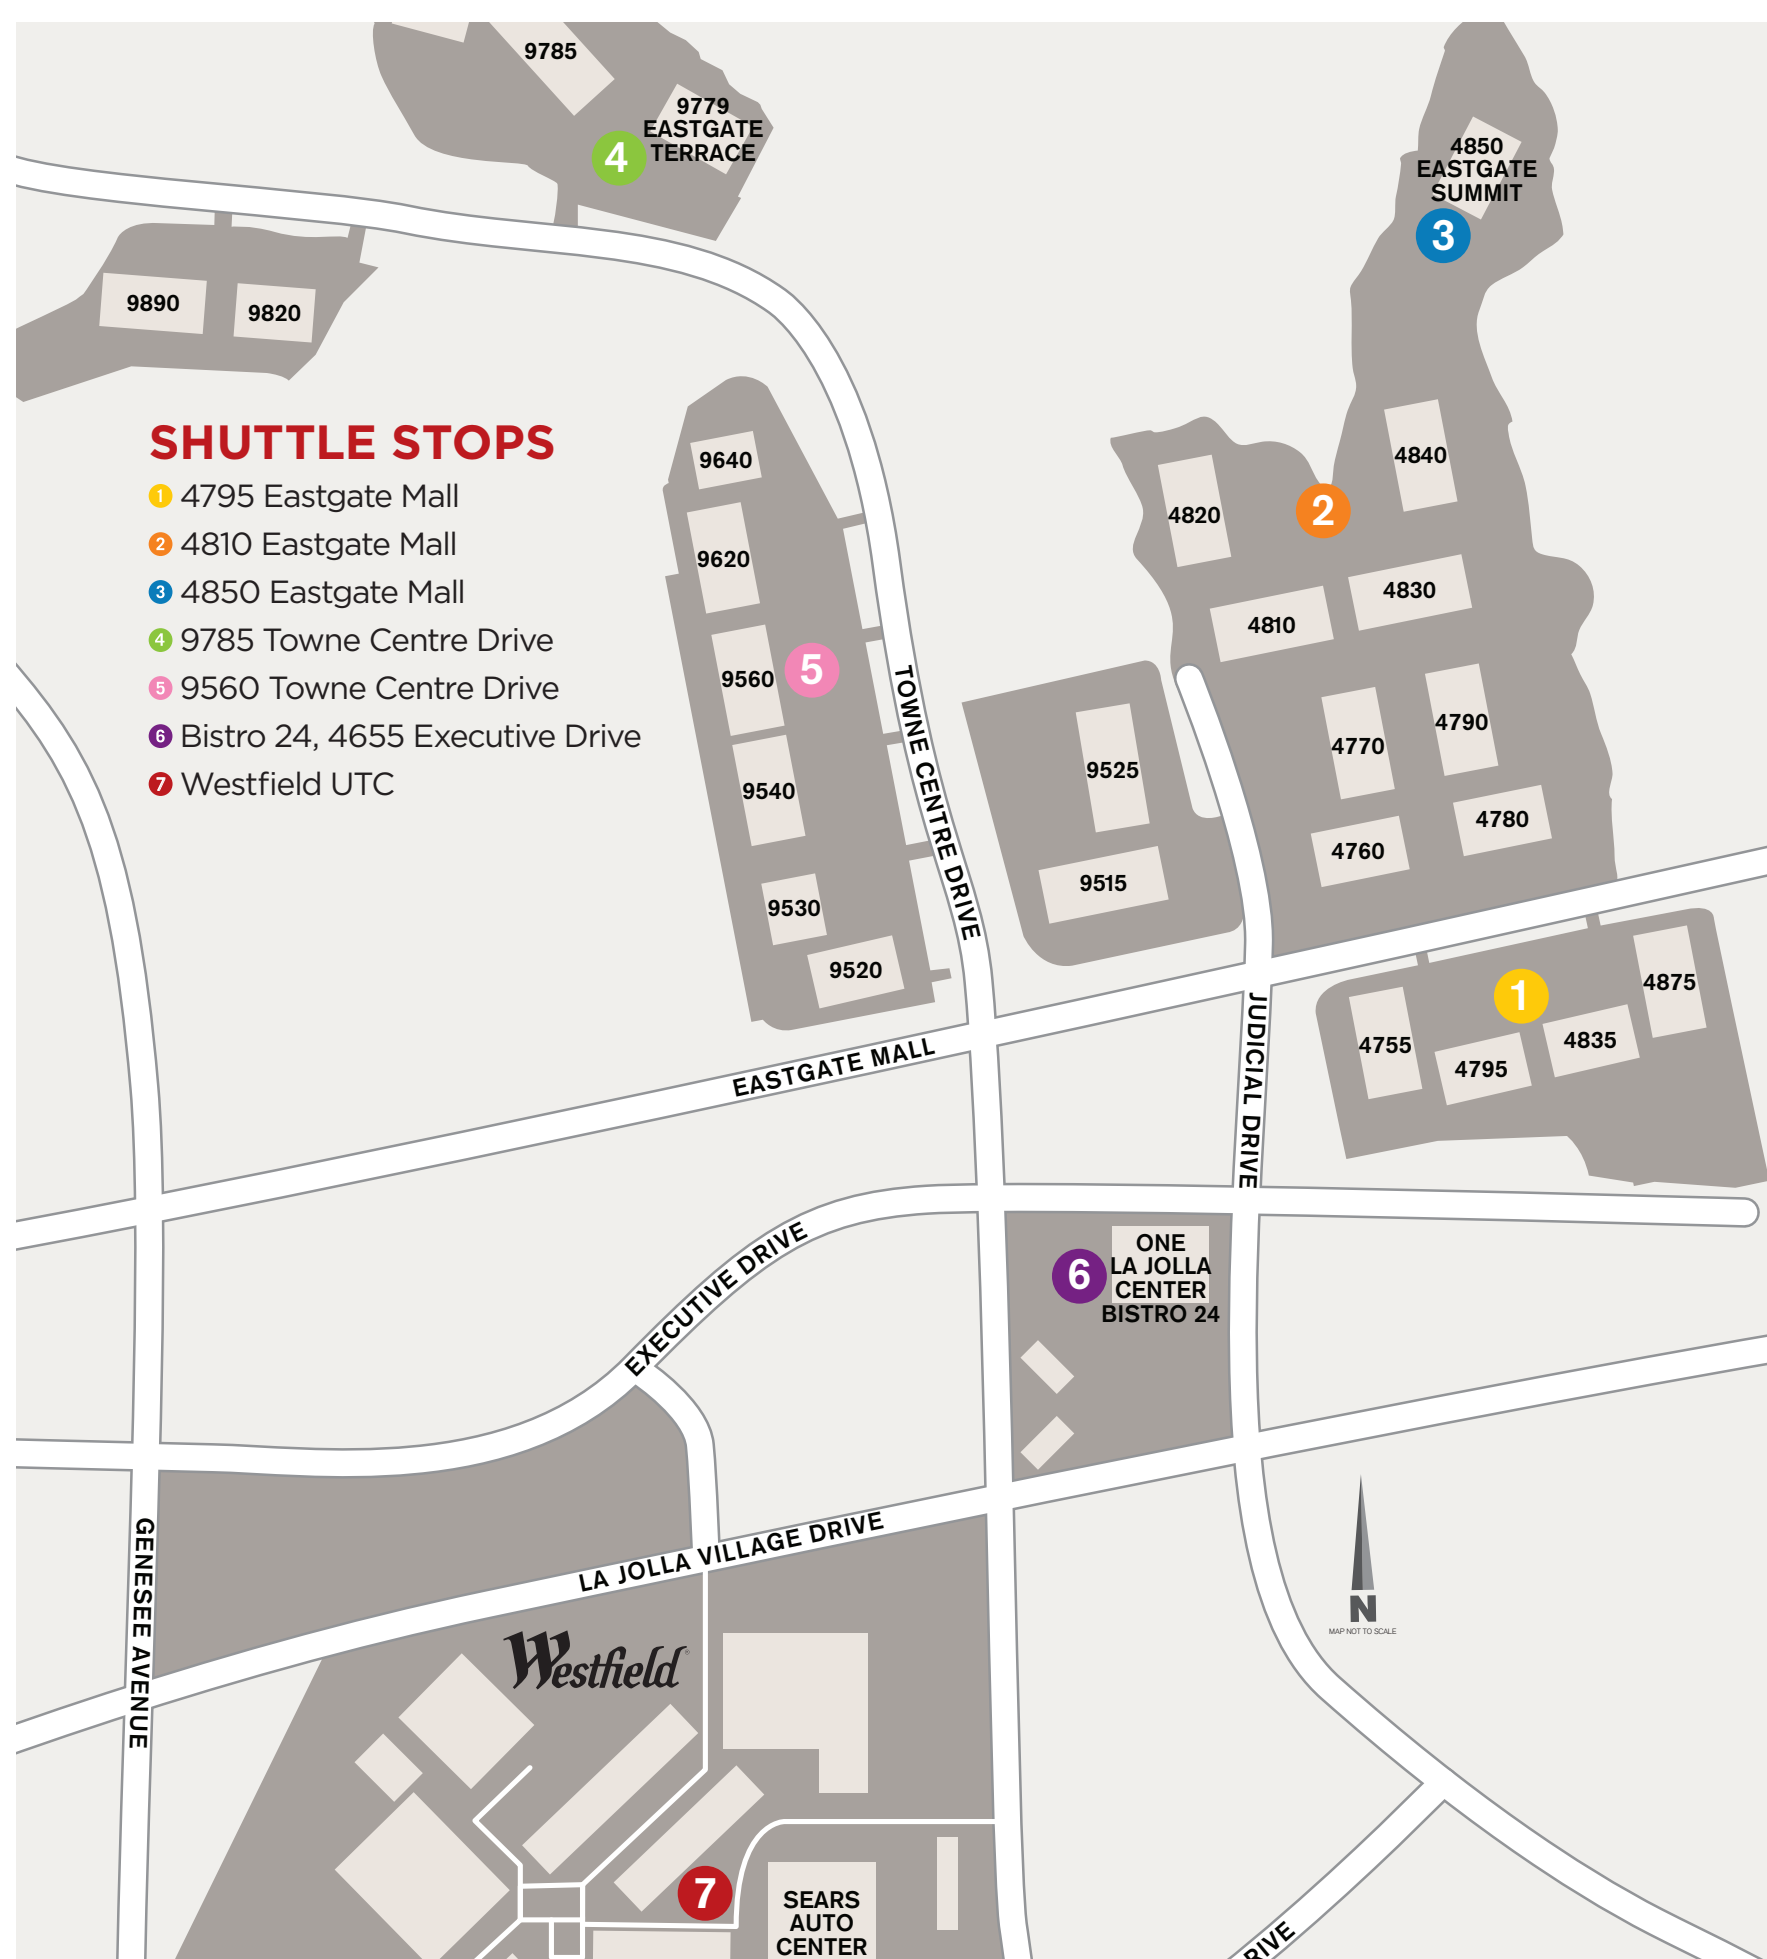

EASTGATE

SHUTTLE STOP

COMPLIMENTARY SHUTTLE SERVICE

Visit Westfield UTC and the latest restaurants.

Shuttle Hours

Monday - Friday • 10:30 am - 3:30 pm

Access route information on your mobile device

Download the Ride Systems app from the App Store and search Irvine Company UTC Shuttle.